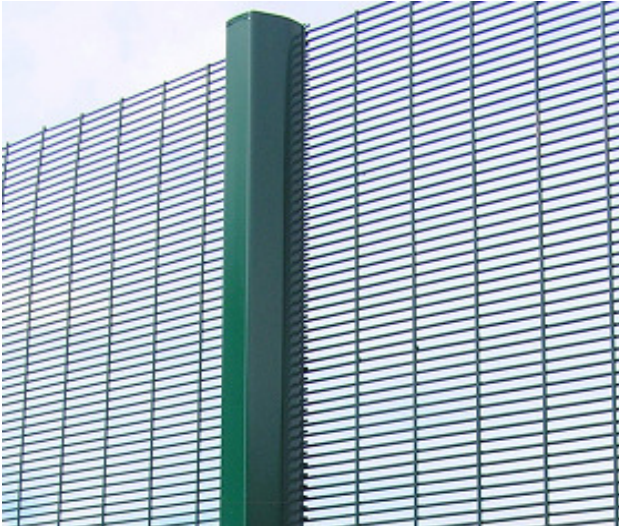

Prosure (358) Panel System

2.0

Prosure is the ultimate mesh panel and post system combining very high security with good visibility.

SPECIFICATION

MESH: Standard 3" x 1/2" manufactured with 4mm wire, Galvanised and polyester coated to provide both long life and visual appeal.

POSTS: 80mm x 66mm "D" profile, with clampbar. Galvanised and polyester coated.

Wires are welded to present no finger or toe holds and resist cutting with bolt croppers, maximum delay times for both cutting and climbing. High-security fixings. Widely used to fence psychiatric units, young offenders centres and prisons; as well as industrial commercial properties with security problems.

AVAILABLE SIZES

Height	Post length	Post centres
2.4m	3.10m	2.2m