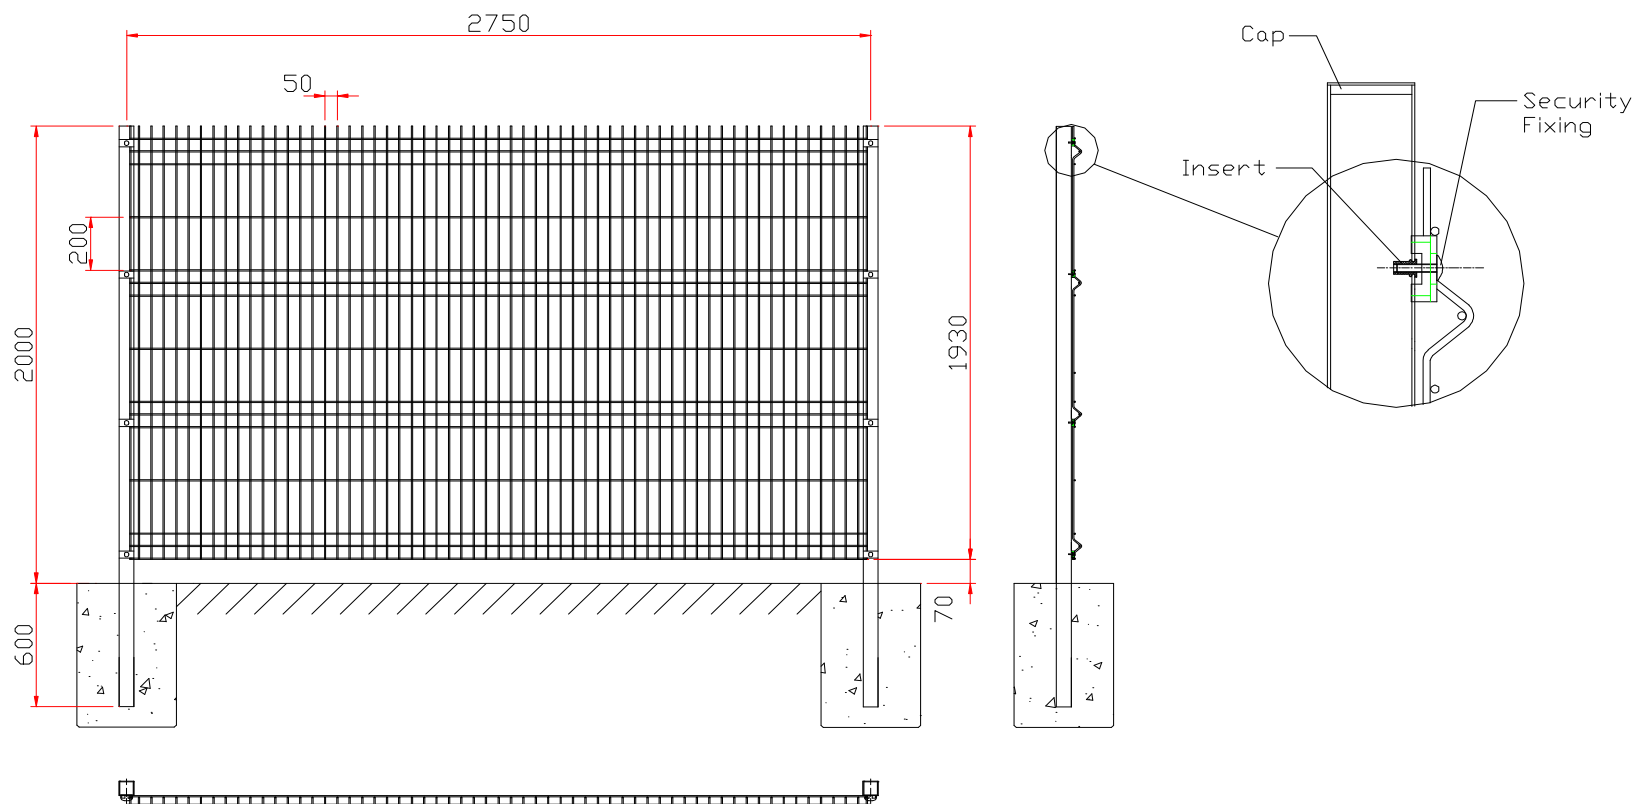

2.0m High Pro-Mesh Panel System

PR-PM-2.0

Procter Fencing Systems.
Ash Lane, Aberford Road,
Garforth
Leeds LS25 2HQ
Tel. 01132 862586 Fax. 01132 867376
Sales@fencingmaterials.co.uk
www.fencingmaterials.co.uk