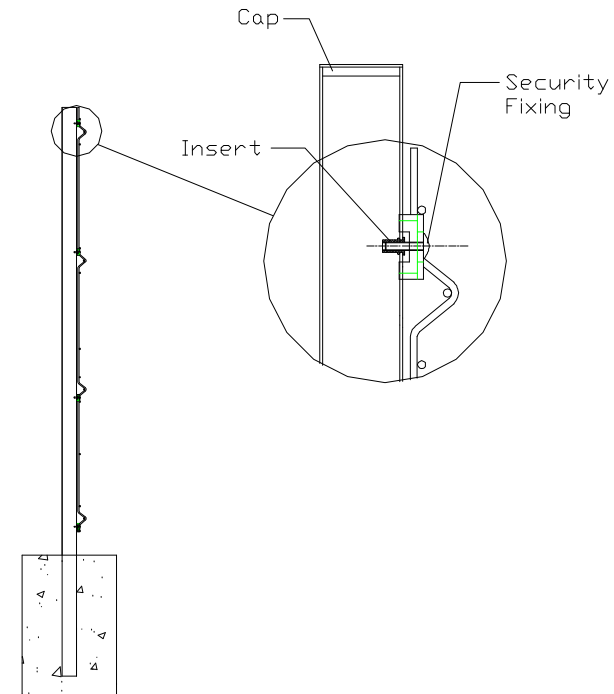

2.4m High Pro-Mesh Panel System

PR-PM-2.4

Procter Fencing Systems.
Ash Lane, Aberford Road,
Garforth
Leeds LS25 2HQ
Tel. 01132 862586 Fax. 01132 867376
Sales@fencingmaterials.co.uk
www.fencingmaterials.co.uk