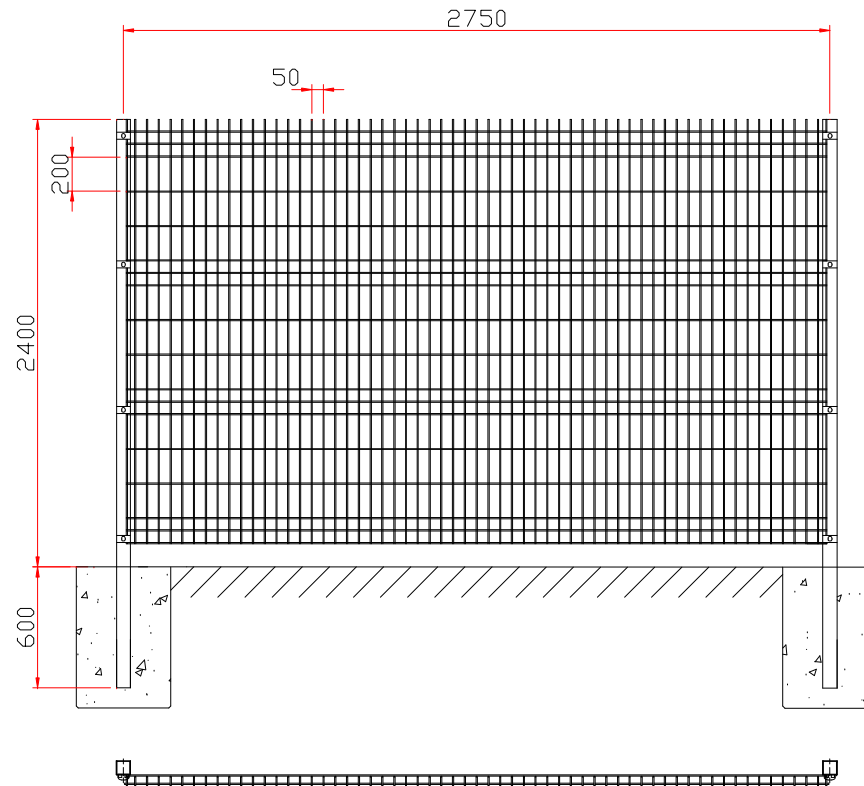

2.4m High Pro-Mesh Panel System

PR-PM-2.4

Procter Fencing Systems.
Ash Lane, Aberford Road,
Garforth
Leeds LS25 2HQ
Tel. 01132 862586 Fax. 01132 867376
Sales@fencingmaterials.co.uk
www.fencingmaterials.co.uk