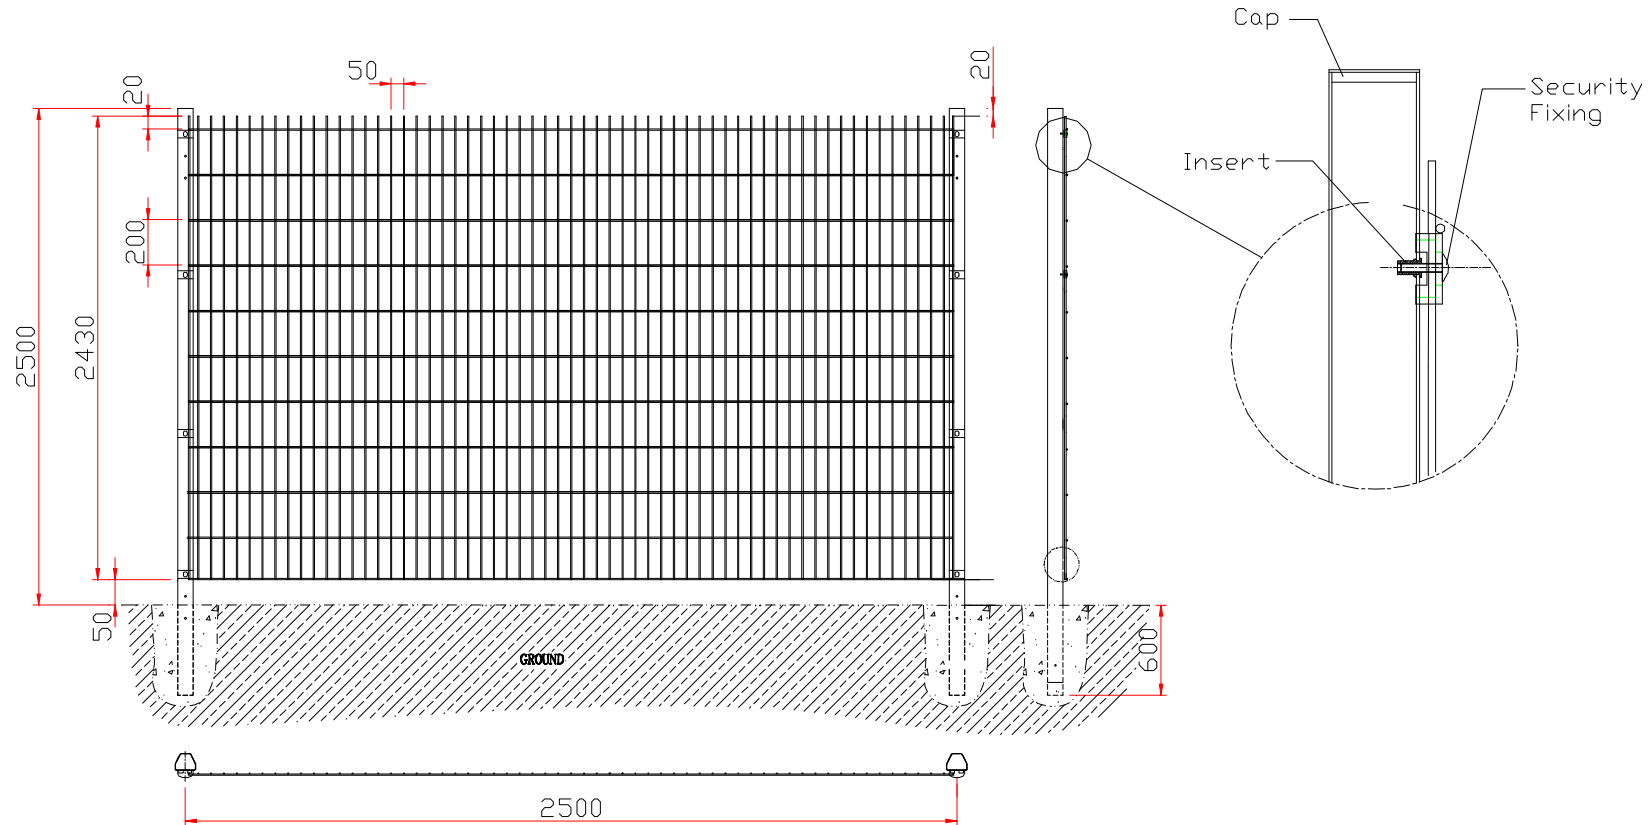

2.4m High Twin Wire Panel

PR-TW-2.4

Procter Fencing Systems.
Ash Lane, Aberford Road,
Garforth
Leeds LS25 2HQ
Tel. 01132 862586 Fax. 01132 867376
Sales@fencingmaterials.co.uk
www.fencingmaterials.co.uk

Procter Fencing Systems.
11. Pantglas Ind Est,
Bedwas
Caerphilly. CF83 8XD
Tel. 02920 855753 Fax. 02920 888 544
Sales@fencingmaterials.co.uk
www.fencingmaterials.co.uk

PR-TW-2.4