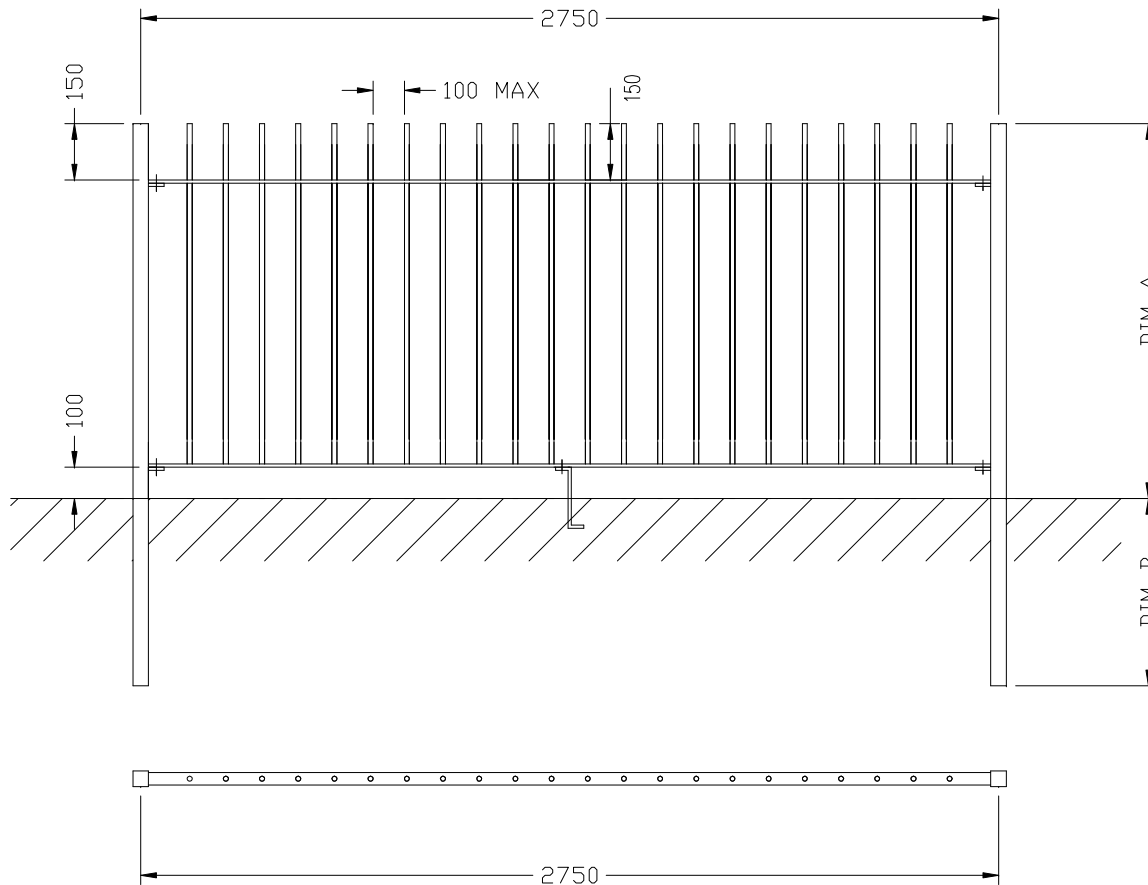

Blunt Top Railing

PR-BLT

DIM A	DIM B	POSTS	RAILS	BARS
900	600	50x50	40x5	12mm
1200	600	50x50	40x8	16mm
1500	600	50x50	40x8	16mm
1800	750	60x60	40x10	16mm
2400	750	60x60	40x10	20mm

Procter Fencing Systems.
Ash Lane, Aberford Road,
Garforth
Leeds LS25 2HQ
Tel. 01132 862586 Fax. 01132 867376
Sales@fencingmaterials.co.uk
www.fencingmaterials.co.uk