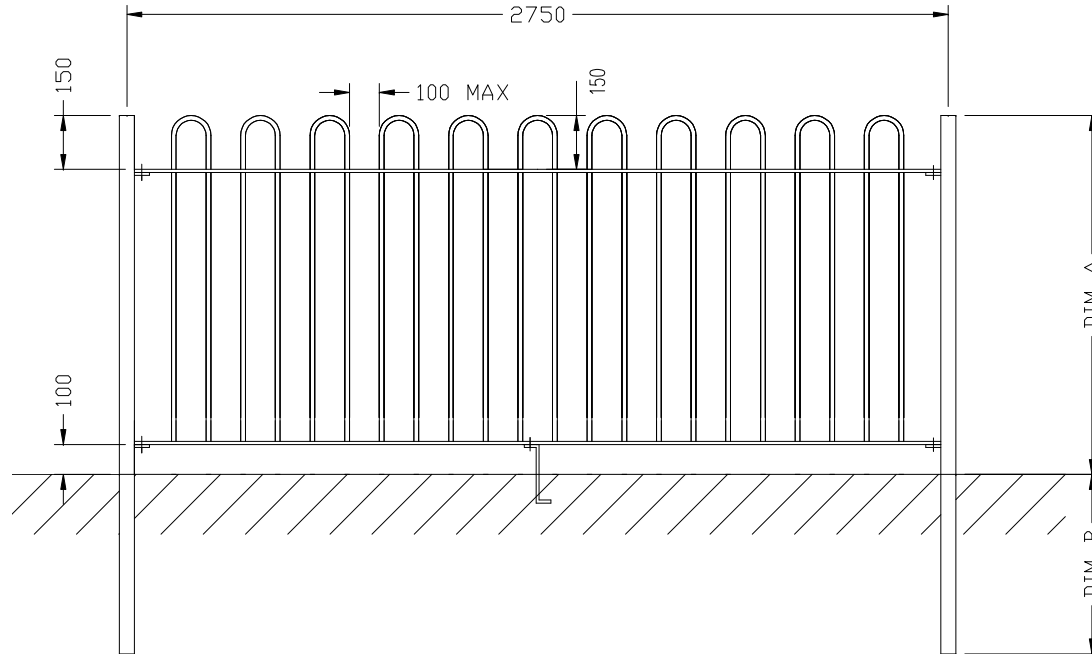

Bow Top Railing

PR-BT

DIM A	DIM B	POSTS	RAILS	BARS
900	600	50x50	40x5	12mm
1200	600	50x50	40x8	16mm
1500	600	50x50	40x8	16mm
1800	750	60x60	40x10	16mm
2400	750	60x60	40x10	20mm

Procter Fencing Systems.
Ash Lane, Aberford Road,
Garforth
Leeds LS25 2HQ
Tel. 01132 862586 Fax. 01132 867376
Sales@fencingmaterials.co.uk
www.fencingmaterials.co.uk