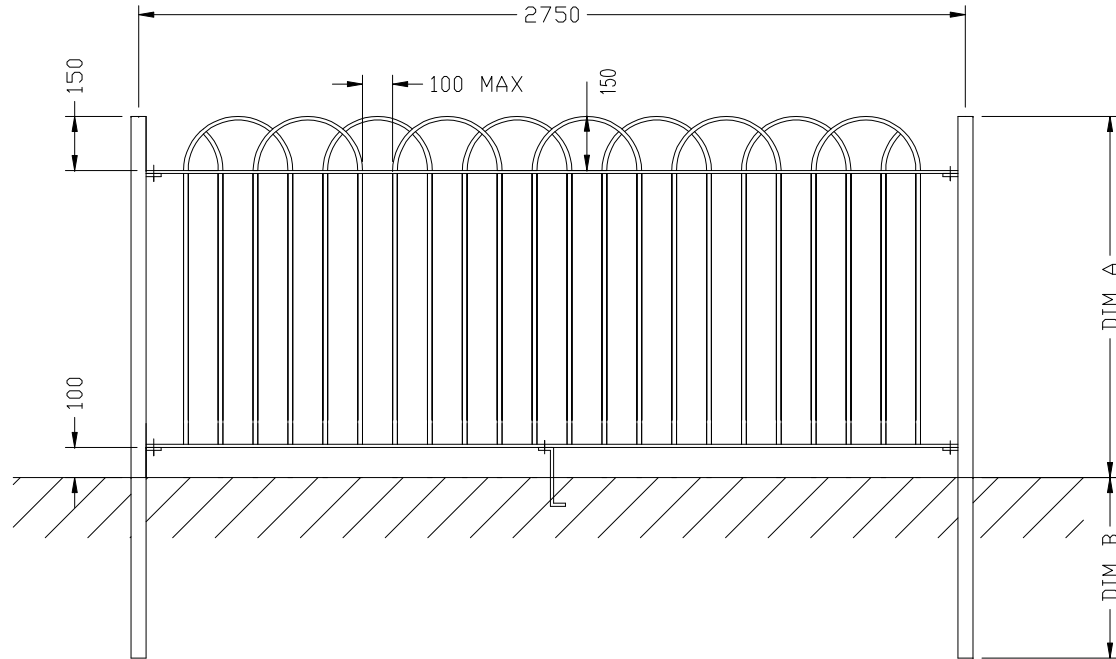

Bow Top Railing (Inter-Laced)

PR-BT(I)

DIM A	DIM B	POSTS	RAILS	BARs
900	600	50x50	40x5	12mm
1200	600	50x50	40x8	16mm
1500	600	50x50	40x8	16mm
1800	750	60x60	40x10	16mm
2400	750	60x60	40x10	20mm

Procter Fencing Systems.
Ash Lane, Aberford Road,
Garforth
Leeds LS25 2HQ
Tel. 01132 862586 Fax. 01132 867376
Sales@fencingmaterials.co.uk
www.fencingmaterials.co.uk