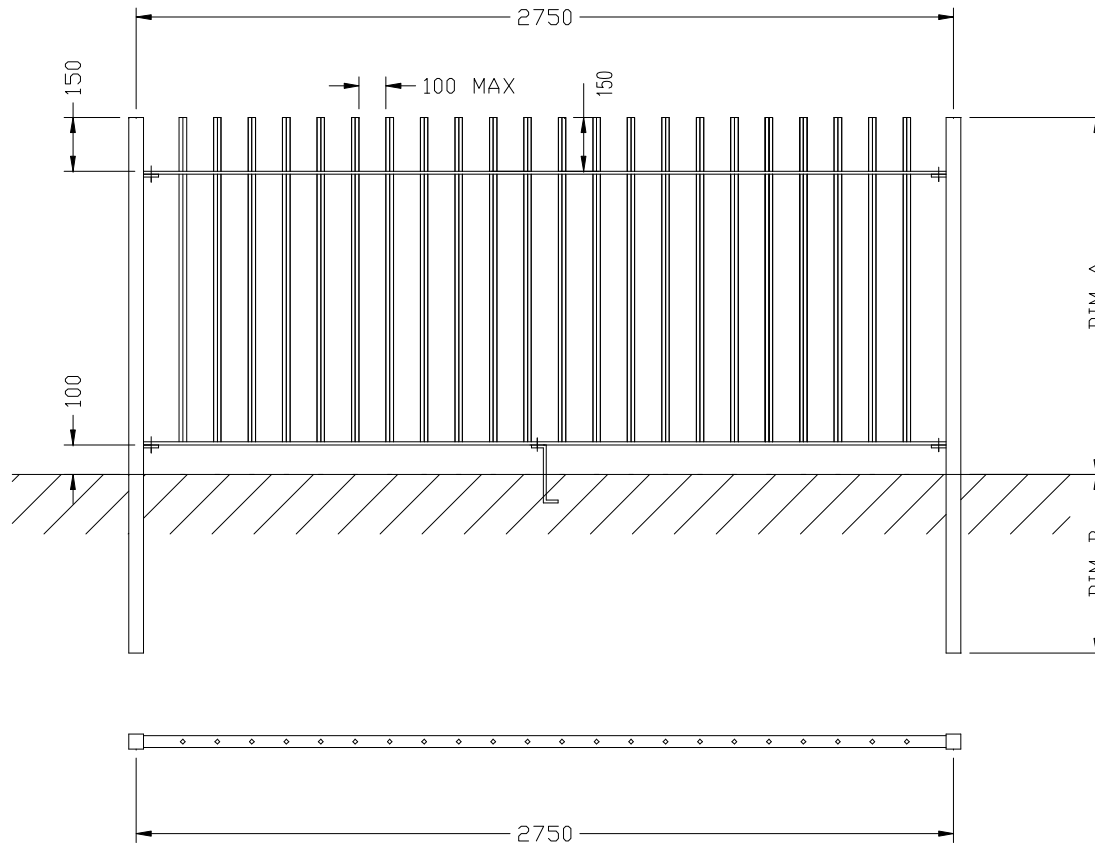

Diamex Railing

PR-DIA

DIM A	DIM B	POSTS	BARS	RAILS
900	600	102x44	25mm	50x10
1200	600	102x44	25mm	50x10
1500	600	102x44	25mm	50x10
1800	750	102x44	25mm	50x10
2400	750	102x44	25mm	50x10

Procter Fencing Systems.
Ash Lane, Aberford Road,
Garforth
Leeds LS25 2HQ
Tel. 01132 862586 Fax. 01132 867376
Sales@fencingmaterials.co.uk
www.fencingmaterials.co.uk