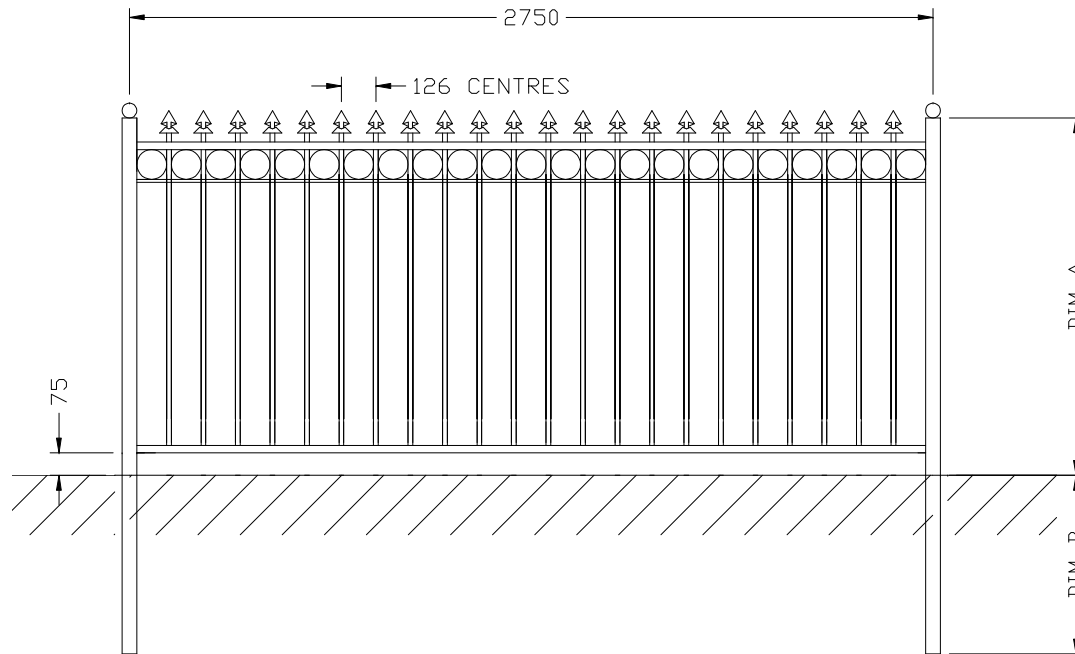

## Rondo Railing

PR-RON

DIM A	DIM B	POSTS	RAILS	MID-RAIL	INFILL
900	600	50x50	50x25	50x10	26.1 CHS
1200	600	50x50	50x25	50x10	26.1 CHS
1500	600	50x50	50x25	50x10	26.1 CHS
1800	600	60x60	50x25	50x10	26.1 CHS
2400	750	60x60	50x25	50x10	26.1 CHS