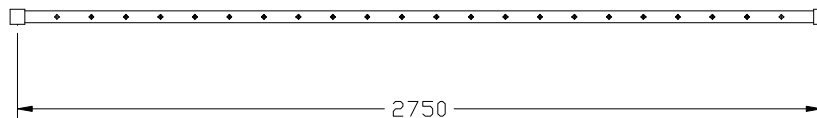

## Rondo Railing

PR-RON

DIM A	DIM B	POSTS	RAILS	MID-RAIL	INFILL
900	600	50x50	50x25	50x10	26.1 CHS
1200	600	50x50	50x25	50x10	26.1 CHS
1500	600	50x50	50x25	50x10	26.1 CHS
1800	600	60x60	50x25	50x10	26.1 CHS
2400	750	60x60	50x25	50x10	26.1 CHS