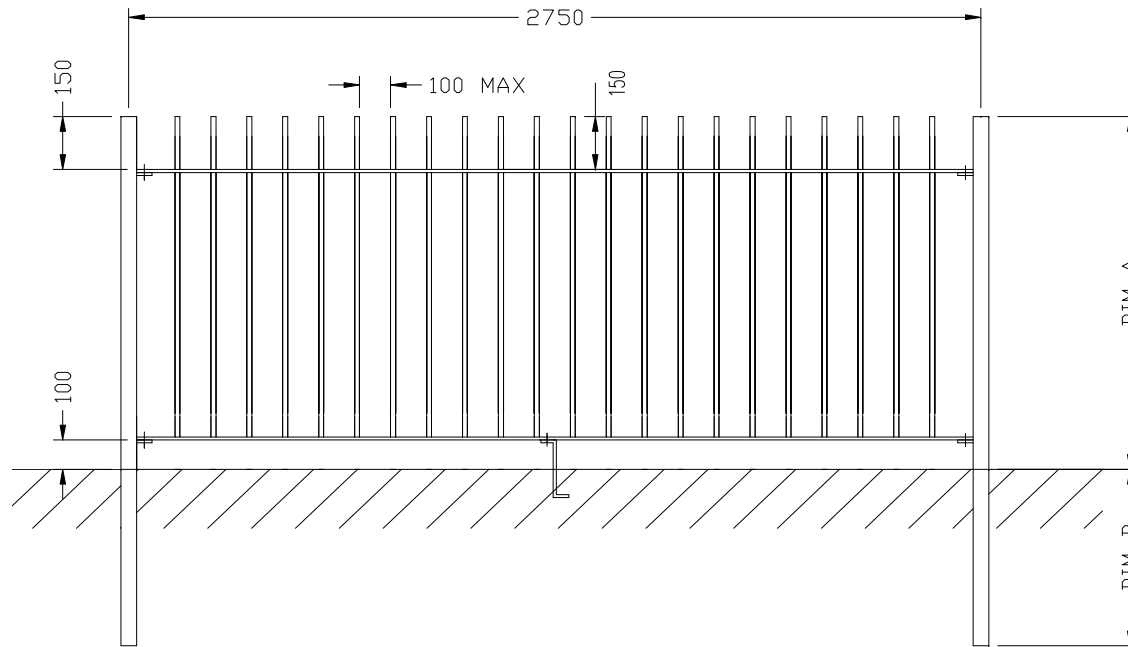

## Roundex Railing

PR-RDX

DIM A	DIM B	POSTS	BARs	RAILS
1800	750	50x50	16mm	50x10
2000	750	50x50	16mm	50x10
2400	750	50x50	16mm	50x10

Procter Fencing Systems.  
Ash Lane, Aberford Road,  
Garforth  
Leeds LS25 2HQ  
Tel. 01132 862586 Fax. 01132 867376  
Sales@fencingmaterials.co.uk  
www.fencingmaterials.co.uk