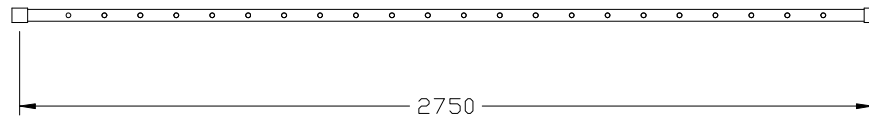

## Roundex Railing

PR-RDX

DIM A	DIM B	POSTS	BARs	RAILS
1800	750	50x50	16mm	50x10
2000	750	50x50	16mm	50x10
2400	750	50x50	16mm	50x10

Procter Fencing Systems.  
Ash Lane, Aberford Road,  
Garforth  
Leeds LS25 2HQ  
Tel. 01132 862586 Fax. 01132 867376  
Sales@fencingmaterials.co.uk  
www.fencingmaterials.co.uk