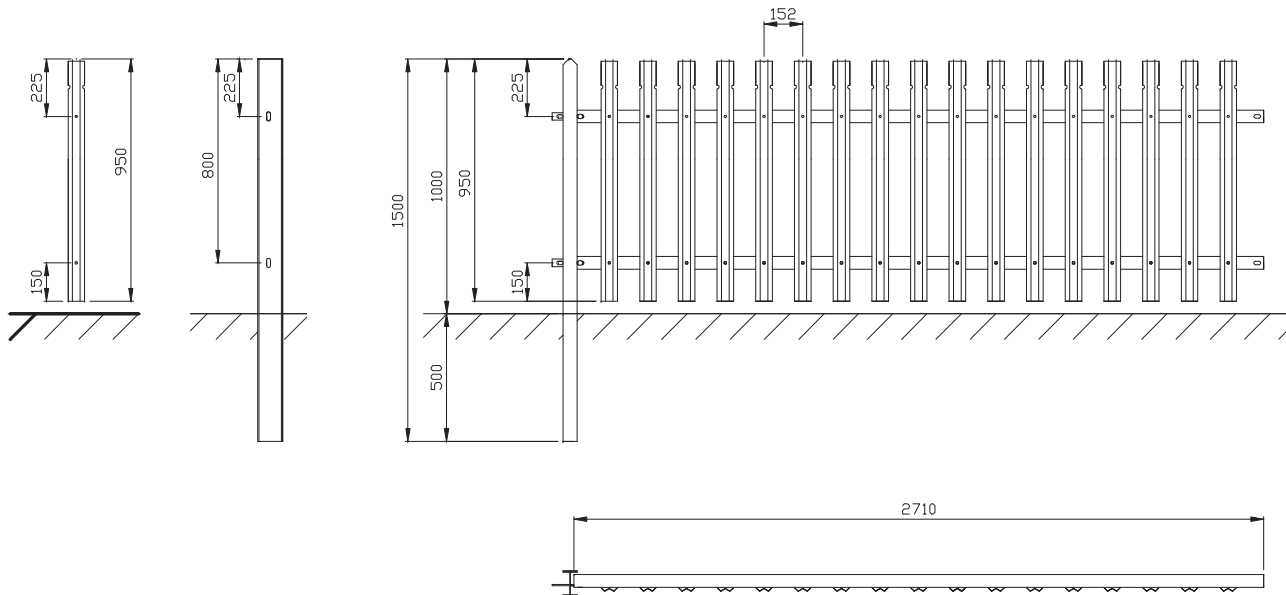

### PROCTER STANDARD 1.0M HIGH PALISADE

#### PALE PROFILES AVAILABLE:

2.0 MM W  
2.5 MM W  
3.0 MM W  
2.5 MM D  
3.0 MM D  
3.5 MM D

#### HEAD TYPE AVAILABLE:

SINGLE POINT  
TRIPLE POINT AND SPLAYED (SHOWN)  
ROUNDED TOP  
ROUNDED TOP AND NOTCHED

#### PALES (17NO PER BAY)

50 X 50 X 6 RSA RAILS (2NO PER BAY)  
100 X 55 IPE POSTS (1NO PER BAY)  
140 X 30 X 6 FISH PLATES (2NO PER BAY)  
M8 X 25 T HEAD PALE FIXINGS WITH SNAP OFF NUTS (34NO PER BAY)  
M12 X 30 BUTTON HEAD/CUP SQUARE RAIL FIXINGS (2NO PER RAIL)