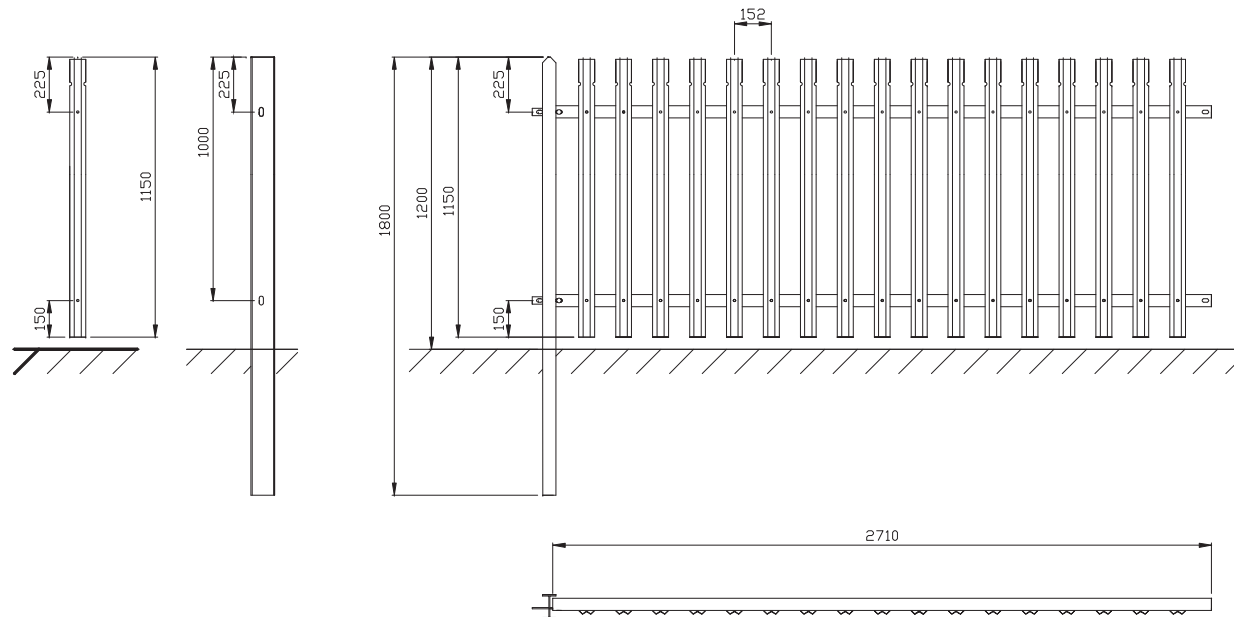

### PROCTER STANDARD 1.2M HIGH PALISADE

#### PALE PROFILES AVAILABLE:

2.0 MM W  
2.5 MM W  
3.0 MM W  
2.5 MM D  
3.0 MM D  
3.5 MM D

#### HEAD TYPE AVAILABLE:

SINGLE POINT  
TRIPLE POINT AND SPLAYED (SHOWN)  
ROUNDED TOP  
ROUNDED TOP AND NOTCHED

#### PALES (17NO PER BAY)

50 X 50 X 6 RSA RAILS (2NO PER BAY)  
100 X 55 IPE POSTS (1NO PER BAY)  
140 X 30 X 6 FISH PLATES (2NO PER BAY)  
M8 X 25 T HEAD PALE FIXINGS WITH SNAP OFF NUTS (34NO PER BAY)  
M12 X 30 BUTTON HEAD/CUP SQUARE RAIL FIXINGS (2NO PER RAIL)