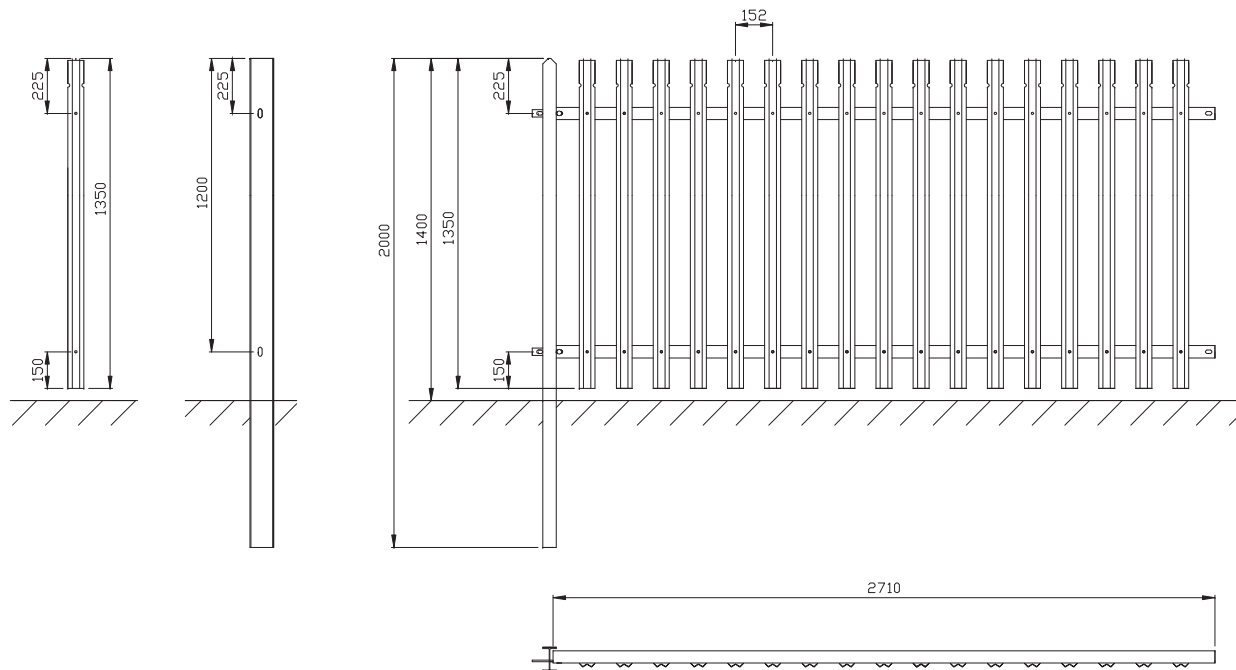

### PROCTER STANDARD 1.4M HIGH PALISADE

#### PALE PROFILES AVAILABLE:

2.0 MM W  
2.5 MM W  
3.0 MM W  
2.5 MM D  
3.0 MM D  
3.5 MM D

#### HEAD TYPE AVAILABLE:

SINGLE POINT  
TRIPLE POINT AND SPLAYED (SHOWN)  
ROUNDED TOP  
ROUNDED TOP AND NOTCHED

#### PALES (17NO PER BAY)

50 X 50 X 6 RSA RAILS (2NO PER BAY)  
100 X 55 IPE POSTS (1NO PER BAY)  
140 X 30 X 6 FISH PLATES (2NO PER BAY)  
M8 X 25 T HEAD PALE FIXINGS WITH SNAP OFF NUTS (34NO PER BAY)  
M12 X 30 BUTTON HEAD/CUP SQUARE RAIL FIXINGS (2NO PER RAIL)