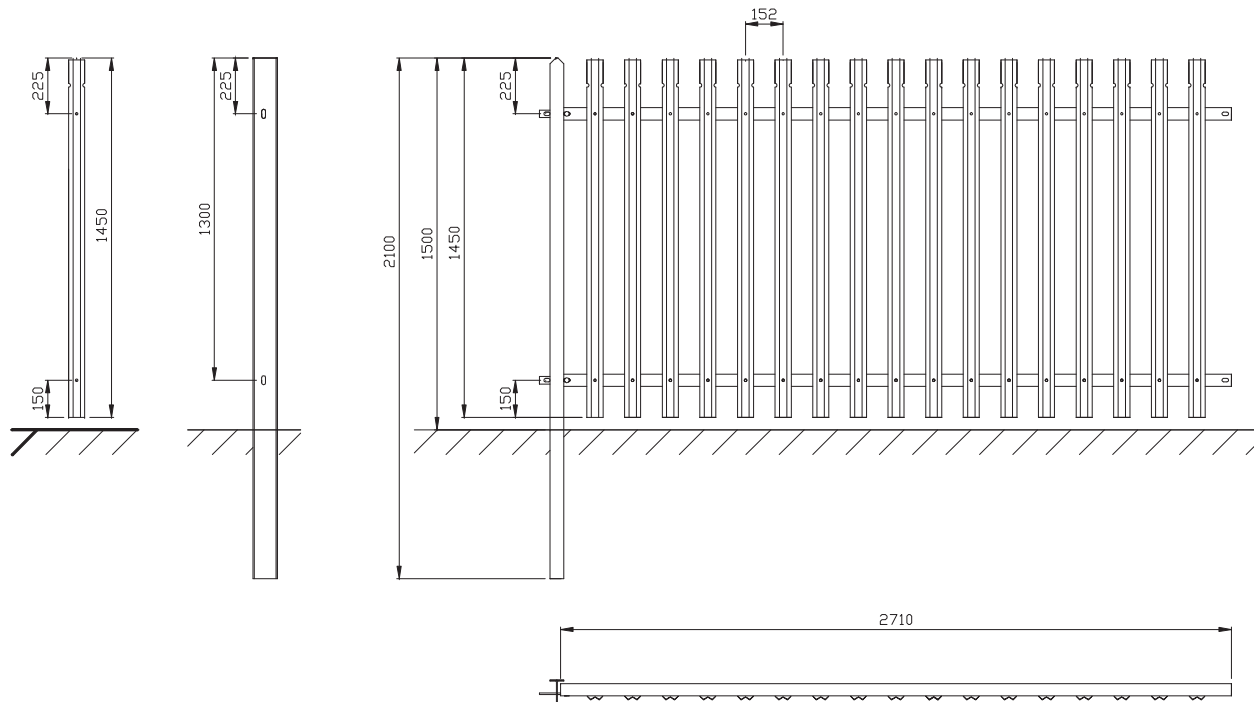

### PROCTER STANDARD 1.5M HIGH PALISADE

#### PALE PROFILES AVAILABLE:

2.0 MM W  
2.5 MM W  
3.0 MM W  
2.5 MM D  
3.0 MM D  
3.5 MM D

#### HEAD TYPE AVAILABLE:

SINGLE POINT  
TRIPLE POINT AND SPLAYED (SHOWN)  
ROUNDED TOP  
ROUNDED TOP AND NOTCHED

#### PALES (17NO PER BAY)

50 X 50 X 6 RSA RAILS (2NO PER BAY)  
100 X 55 IPE POSTS (1NO PER BAY)  
140 X 30 X 6 FISH PLATES (2NO PER BAY)  
M8 X 25 T HEAD PALE FIXINGS WITH SNAP OFF NUTS (34NO PER BAY)  
M12 X 30 BUTTON HEAD/CUP SQUARE RAIL FIXINGS (2NO PER RAIL)