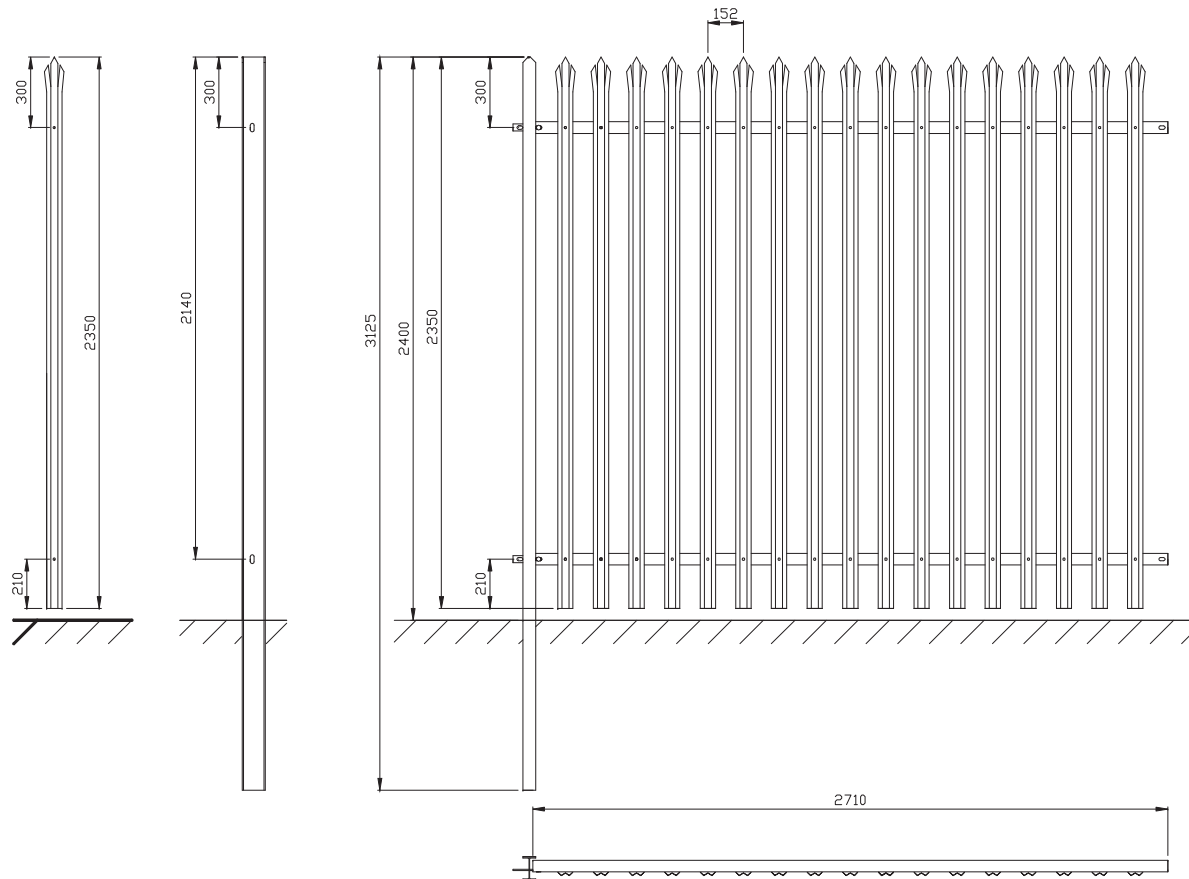

2.4 High Palisade

PAL-2.4

PROCTER STANDARD 2.4M HIGH PALISADE

PALE PROFILES AVAILABLE:

2.0 MM W
2.5 MM W
3.0 MM W
2.5 MM D
3.0 MM D
3.5 MM D

HEAD TYPE AVAILABLE:

SINGLE POINT
TRIPLE POINT AND SPLAYED (SHOWN)
ROUNDED TOP
ROUNDED TOP AND NOTCHED

PALES (17NO PER BAY)

50 X 50 X 6 RSA RAILS (2NO PER BAY)
100 X 55 IPE POSTS (1NO PER BAY)
140 X 30 X 6 FISH PLATES (2NO PER BAY)
M8 X 25 T HEAD PALE FIXINGS WITH SNAP OFF NUTS (34NO PER BAY)
M12 X 30 BUTTON HEAD/CUP SQUARE RAIL FIXINGS (2NO PER RAIL)