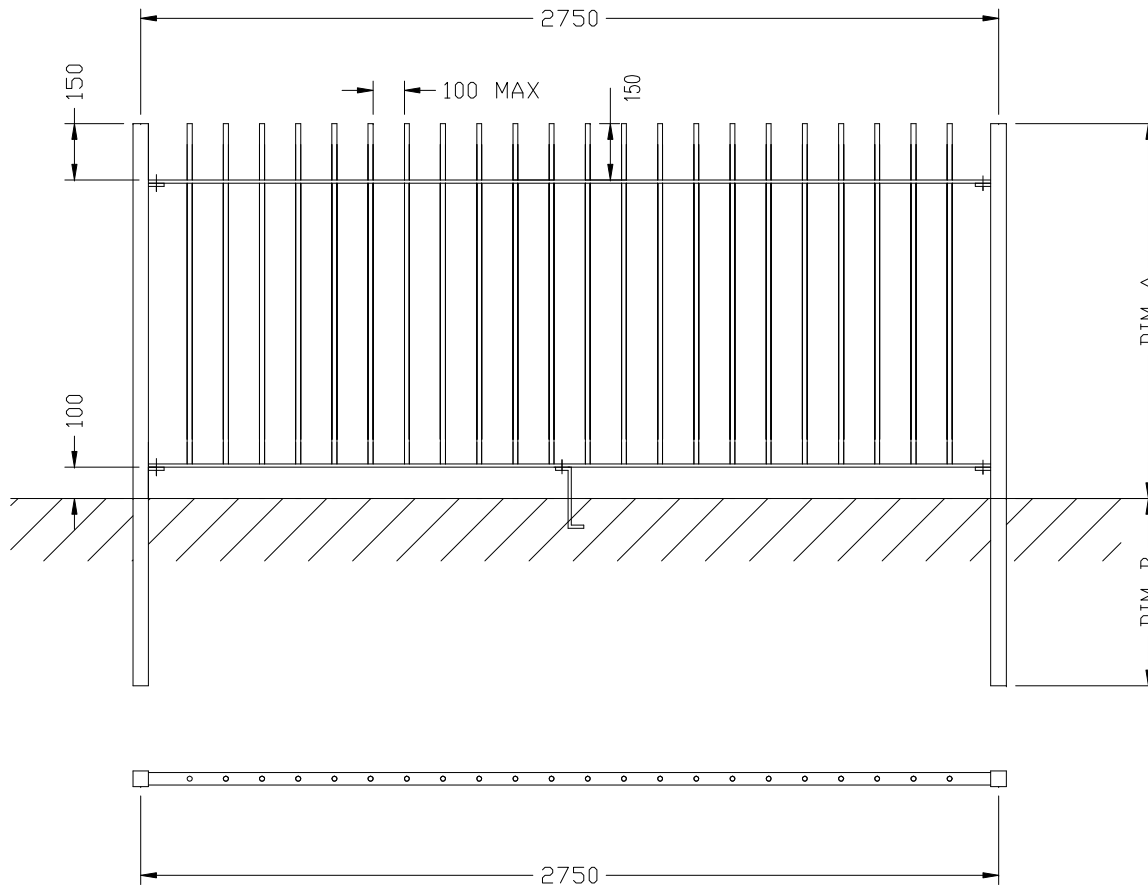

## Blunt Top Railing

PR-BLT

DIM A	DIM B	POSTS	RAILS	BARS
900	600	50x50	40x5	12mm
1200	600	50x50	40x8	16mm
1500	600	50x50	40x8	16mm
1800	750	60x60	40x10	16mm
2400	750	60x60	40x10	20mm

Procter Fencing Systems.  
Ash Lane, Aberford Road,  
Garforth  
Leeds LS25 2HQ  
Tel. 01132 862586 Fax. 01132 867376  
Sales@fencingmaterials.co.uk  
www.fencingmaterials.co.uk