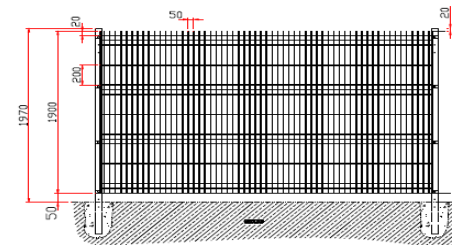

Fixings

60mm x 30mm steel clip
 M6 x 40mm tamperproof screw

Installation

Post centres: 3000mm
 Clips per post: 4 x 2m / 5 x 2.4m

A unique and distinctive mesh panel system created by its vertical wire configuration. Panels fitted securely with a steel clip and a tamperproof screw. Posts are designed with additional fixing holes to accommodate stepping of panels to suit uneven ground.

Key Features

- A robust mesh panel and post system combining security with high aesthetic appeal.
- V shaped beams pressed into a unique mesh, increasing the rigidity of the panel.
- Panels secured to 60mm x 60mm posts with a steel clips and tamperproof screws
- Available in green RAL6005 in heights of 2.0 and 2.4m.
- Other colours available on request.

Procter's manufacture high quality hinged or sliding gates to complement our range of mesh panel fencing. Gates can be manufactured to any size from 0.9m wide up to 12m

Technical drawings are available

Height	Width	Mesh Size	Panel Weight	Post Length	Post Weight	Post Centres	Screws per Post
2.4m	2.25m	12.7mm x 76.2mm	51kg	3.07m	12.3kg	2.52m	5